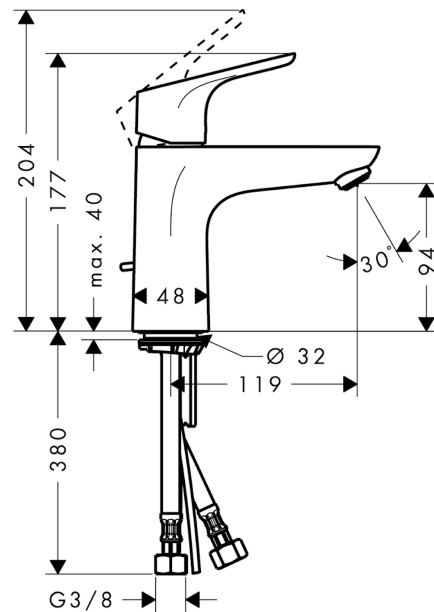

Focus

Single lever basin mixer 100 with pop-up waste set

Surfaces: **chrome** Article Number: **31607000**

Description

product features

- ComfortZone 100
- projection 119 mm
- normal spray
- flow rate: 5 l/min
- pop-up waste set
- suitable for continuous flow water heaters

Technology

Design awards

reddot design award

Certificates

Product image

Scale drawing

Flowchart