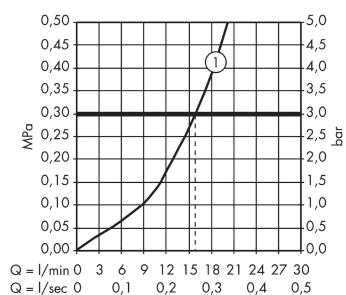

Metris

Single lever shower mixer for exposed installation

Surfaces: **chrome** Article Number: **31680000**

Description

product features

- connection type: s-shaped connections
- centre distance: 150 ± 12 mm
- flow rate hand shower connection at 0.3 MPa: 16 l/min
- operating pressure: min. 0.1 MPa / max. 1.0 MPa
- non-return valve

Product image

Scale drawing

Flowchart

Shower outlet with 1B-resistance