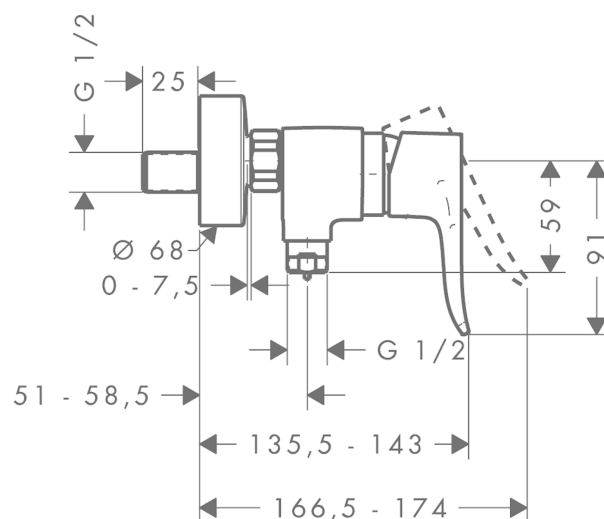

Metris

Single lever shower mixer for exposed installation

Surfaces: **chrome** Article Number: **31680000**

Description

product features

- connection type: s-shaped connections
- centre distance: 150 ± 12 mm
- flow rate hand shower connection at 0.3 MPa: 16 l/min
- operating pressure: min. 0.1 MPa / max. 1.0 MPa
- non-return valve

Product image

Scale drawing

Flowchart

Shower outlet with 1B-resistance