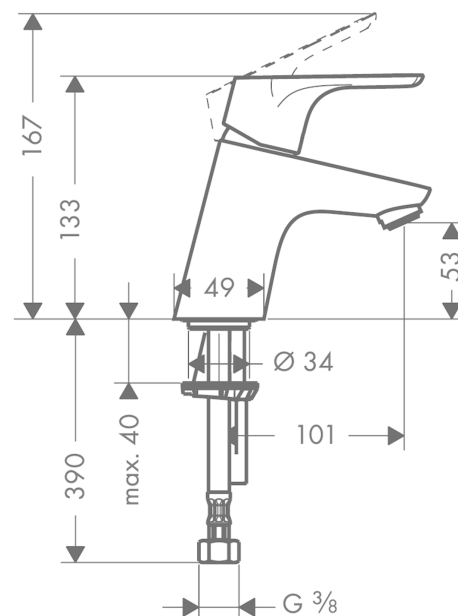

Focus

Single lever basin mixer 70 without waste set

Surfaces: **chrome** Article Number: **31733000**

Description

product features

- ComfortZone 70
- projection 101 mm
- normal spray
- without waste set
- suitable for continuous flow water heaters

Technology

Design awards

Product image

Scale drawing

Flowchart