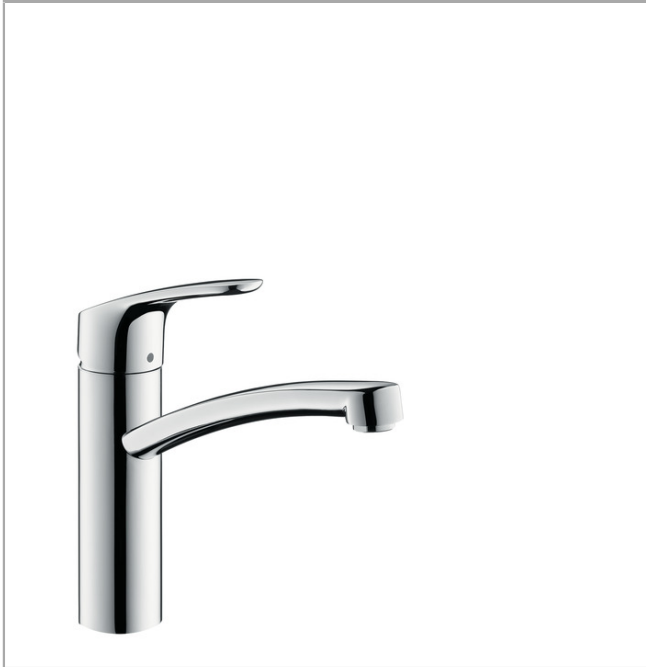

Focus

Single lever kitchen mixer 160

Surfaces: **chrome** Article Number: **31806000**

Description

product features

- ComfortZone 160
- swivel range 360°
- normal spray
- suitable for continuous flow water heaters

Technology

Product image

Scale drawing

Flowchart