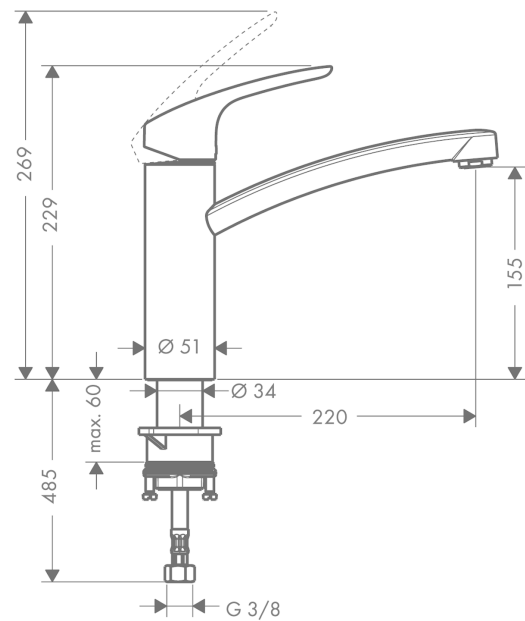

Focus

Single lever kitchen mixer 160

Surfaces: **chrome** Article Number: **31806000**

Description

product features

- ComfortZone 160
- swivel range 360°
- normal spray
- suitable for continuous flow water heaters

Technology

Product image

Scale drawing

Flowchart