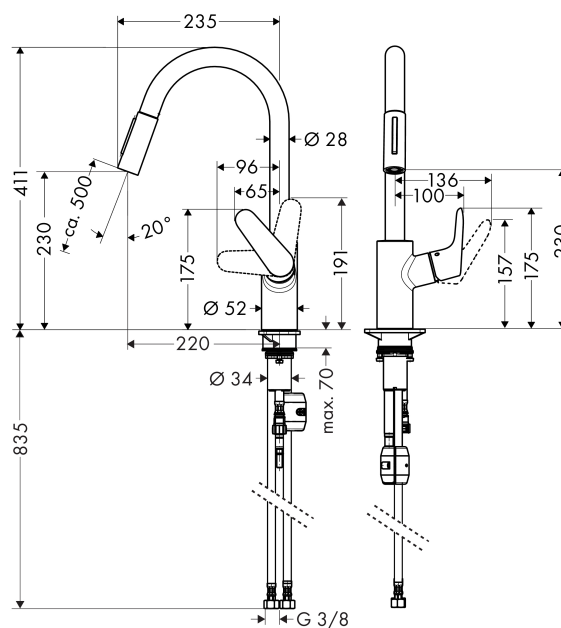

Focus

Single lever kitchen mixer 240 with pull-out spray

Surfaces: **chrome** Article Number: **31815000**

Description

product features

- ComfortZone 240
- swivel range 150°
- vertical handle position for comfortable handling also with little space in front of the wall
- laminar spray and shower spray
- lockable shower spray, spray returns through pressing spray diverter
- MagFit magnetic shower support
- quick connect shower hose
- suitable for continuous flow water heaters

Technology

Product image

Scale drawing

Flowchart