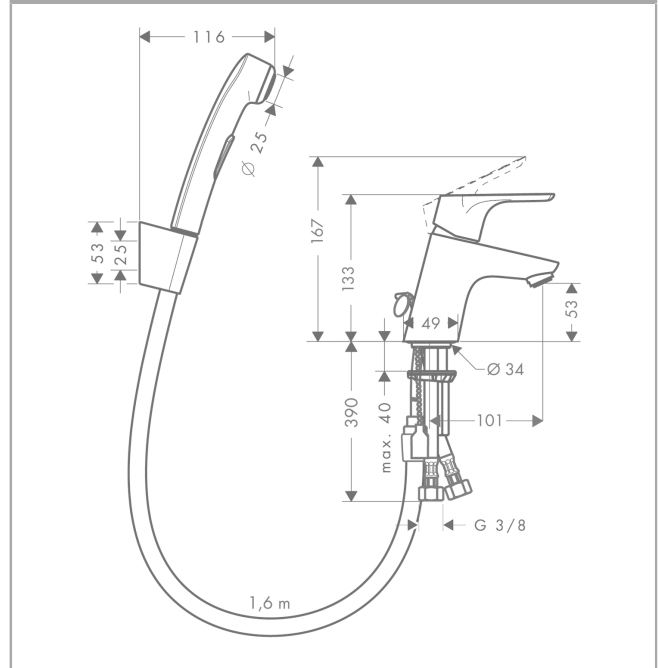

Focus

Bidette 1jet hand shower/ Focus 70 single lever basin mixer set 1.60 m

Surfaces: **chrome** Article Number: **31926000**

Description

product features

- flow rate: 5 l/min
- without waste set
- suitable for continuous flow water heaters

Technology

Product image

Scale drawing

Flowchart