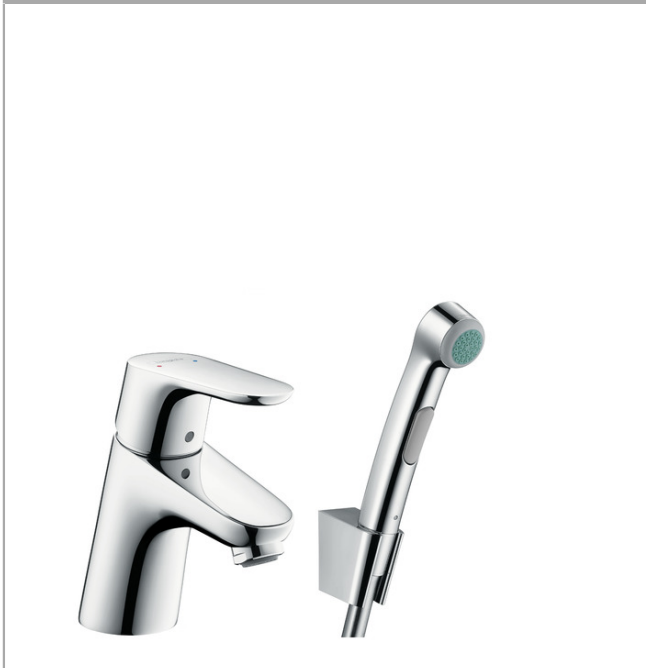

Focus

Bidette 1jet hand shower/ Focus 70 single lever basin mixer set 1.60 m

Surfaces: **chrome** Article Number: **31926000**

Description

product features

- flow rate: 5 l/min
- without waste set
- suitable for continuous flow water heaters

Technology

Product image

Scale drawing

Flowchart