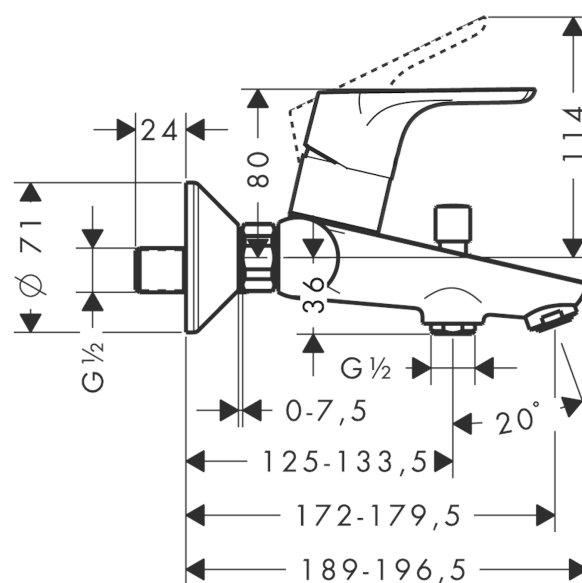

Focus

Single lever bath mixer for exposed installation

Surfaces: **chrome** Article Number: **31940000**

Description

product features

- projection 172 - 179.5 mm
- spray type: normal spray
- flow rate hand shower connection at 0.3 MPa: 26 l/min
- flow rate bath filler (at 0.3 MPa): 22 l/min
- suitable for continuous flow water heaters

Technology

Product image

Scale drawing

Flowchart