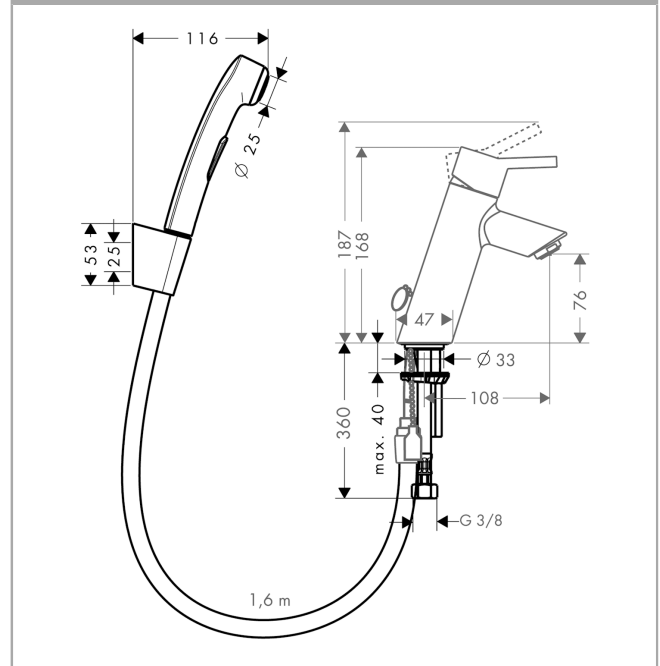

Talis

Bidette 1jet hand shower/ Talis single lever basin mixer set 1.60 m

Surfaces: **chrome** Article Number: **32140000**

Description

product features

- ComfortZone 80
- flow rate: 5 l/min
- without waste set
- suitable for continuous flow water heaters

Technology

Product image

Scale drawing

Flowchart