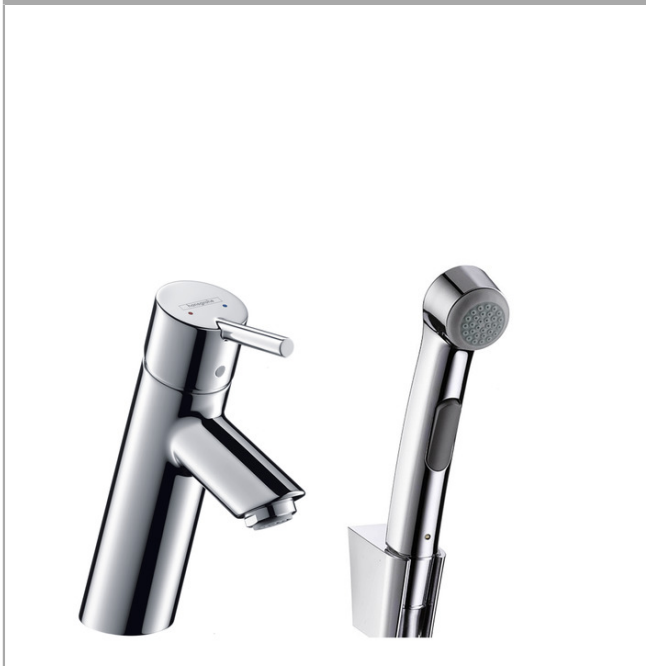

Talis

Bidette 1jet hand shower/ Talis single lever basin mixer set 1.60 m

Surfaces: **chrome** Article Number: **32140000**

Description

product features

- ComfortZone 80
- flow rate: 5 l/min
- without waste set
- suitable for continuous flow water heaters

Technology

Product image