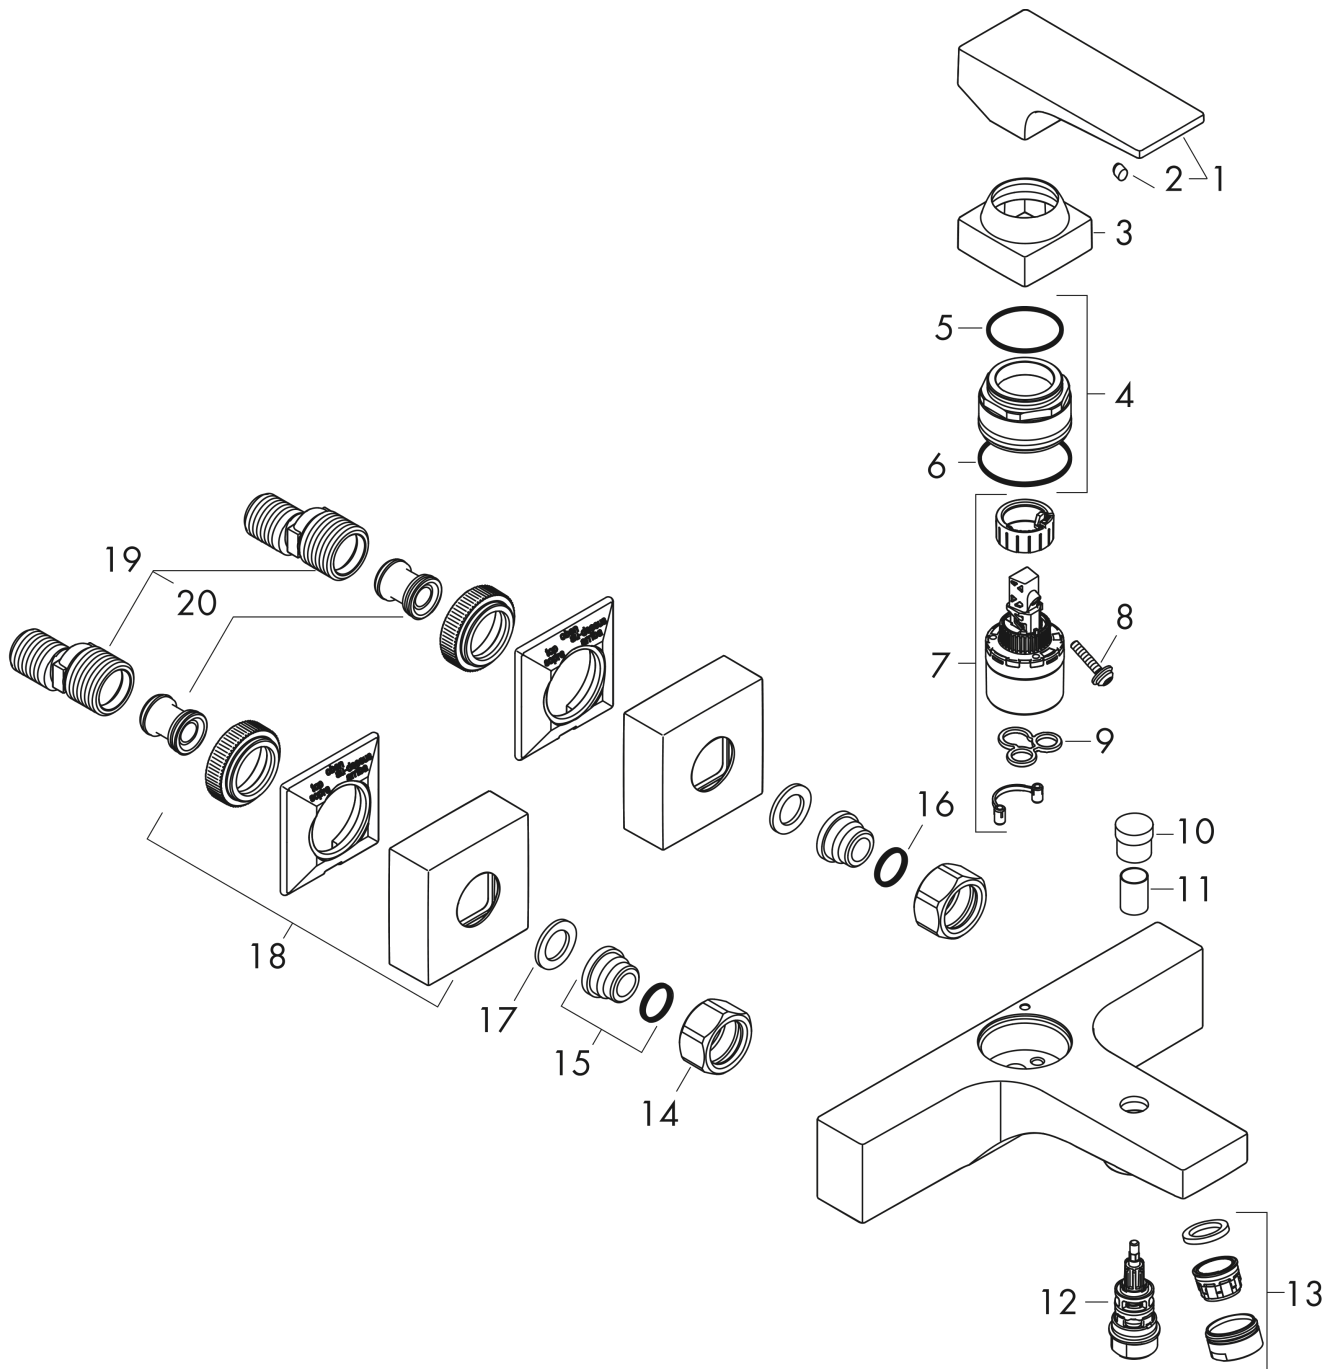

##### product features

- 2 functions
- projection 180 mm
- connection type: s-shaped connections
- centre distance:  $150 \pm 12$  mm
- spray type mixer: normal spray
- flow rate for bath spout at 3 bar: 22 l/min
- flow rate of hand shower at 3 bar: 16 l/min
- ceramic cartridge
- temperature limitation adjustable
- diverter with automatic resetting
- protected against backflow, according to DIN EN 1717
- suitable for continuous flow water heaters
- connection dimension: DN15
- min. operating pressure: 1 bar
- max. operating pressure: 10 bar

#### Scale drawing

**Metropol**

**Single lever bath mixer for exposed installation with lever handle**

Surfaces: **Matt Black** Article Number: **32540670**

**Flowchart**

**Metropol**

**Single lever bath mixer for exposed installation with lever handle**

Surfaces: **Matt Black** Article Number: **32540670**

**Exploded Drawing**

Year of production: >07/19

### Spare part list

Year of production: >07/19

Pos.	Description	Article Number	Price	PU
1	handle	93075670	-	1
2	screw cover	96338000	-	1
3	flange	93078670	-	1
4	nut	93079000	-	1
5	O-Ring 30x2	98186000	-	1
6	O-ring 33x1,5	98164000	-	1
7	cartridge, assy	92730000	-	1
8	locking screw for handle	95140000	-	1
9	seal	95008000	-	1
10	diverter knob	97981670	-	1
11	sleeve	97979670	-	1
12	selector	97978000	-	1
13	aerator M24x1 (30 l/min)	96512670	-	1
14	set of nuts	96157670	-	1
15	connecting thread	97220000	-	1
16	O-ring 15x2	98163000	-	1
17	filter packing	96922000	-	1
18	escutcheon	93077670	-	1
19	set of S-unions (±12 mm)	94140000	-	1
20	noise reduction	96429000	-	1