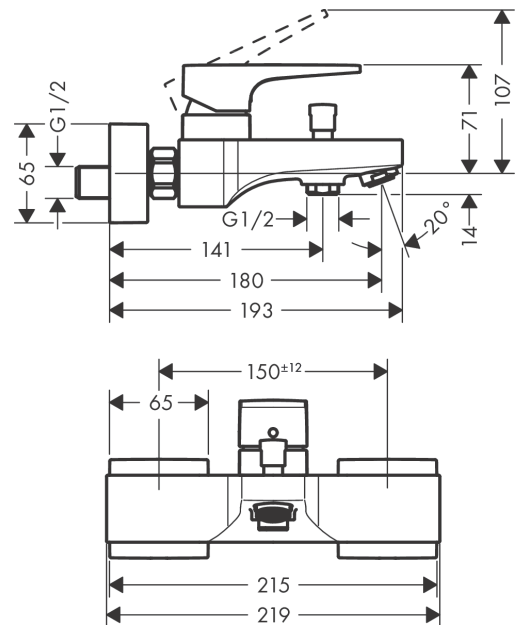

Scale drawing