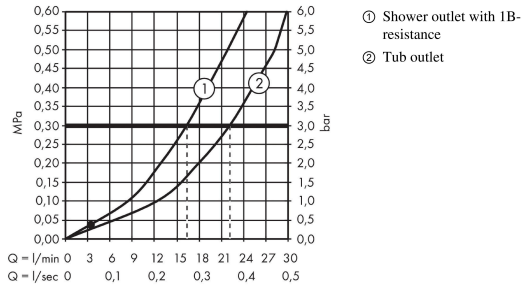

Metropol

Single lever bath mixer for exposed installation with lever handle

Surfaces: **Matt Black** Article Number: **32540670**

Flowchart