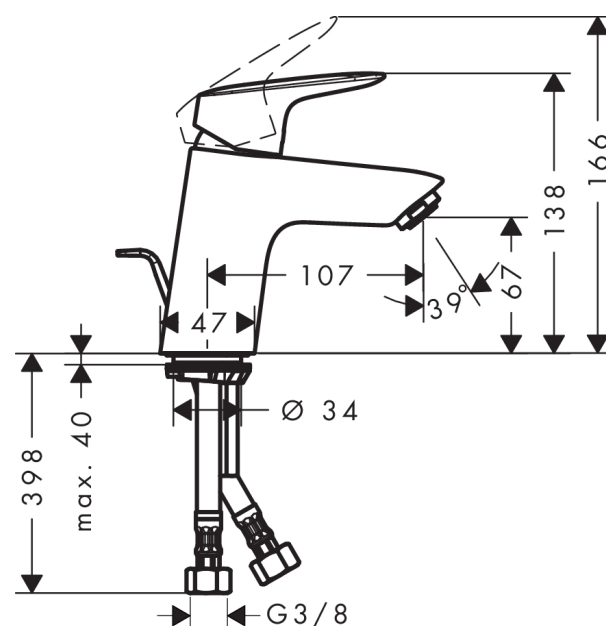

MyCube

MyCube M Single Lever Basin Mixer

Surfaces: **chrome** Article Number: **71010000**

Description

product features

- ComfortZone 70
- solid brass
- projection 107 mm
- normal spray
- flow rate: 5 l/min
- includes pop-up assembly
- suitable for continuous flow water heaters

Technology

Product image

Scale drawing

Flowchart