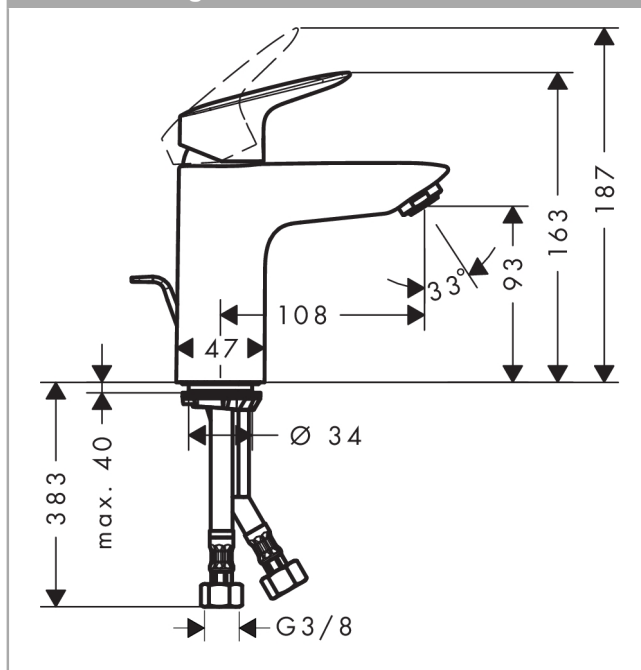

##### product features

- ComfortZone 100
- solid brass
- projection 108 mm
- normal spray
- flow rate: 5 l/min
- includes pop-up assembly
- suitable for continuous flow water heaters

#### Scale drawing