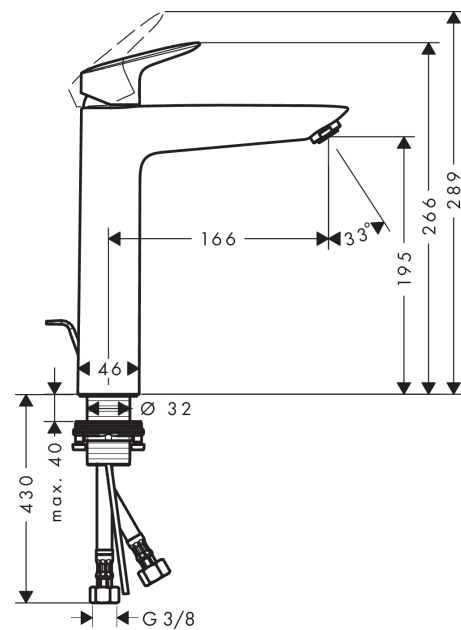

MyCube

MyCube XL Single Lever Basin Mixer

Surfaces: **chrome** Article Number: **71012000**

Description

product features

- ComfortZone 190
- solid brass
- projection 166 mm
- normal spray
- flow rate: 5 l/min
- without waste set
- suitable for continuous flow water heaters

Technology

Product image

Scale drawing

Flowchart