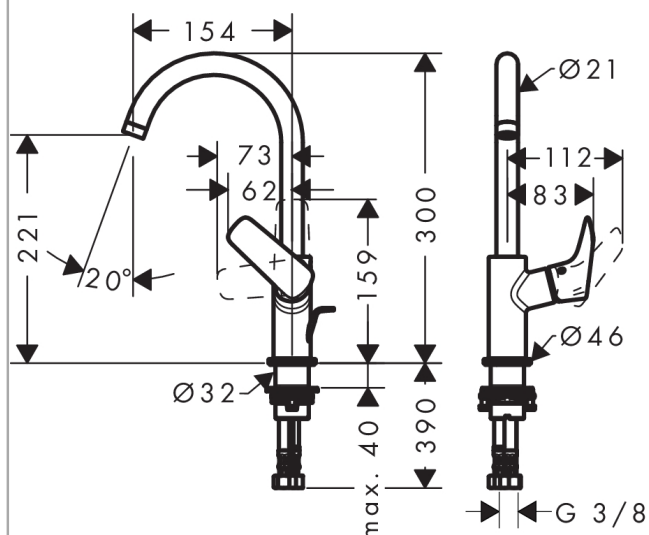

MyCube

MyCube Single Lever Basin Mixer with Swivel Spout

Surfaces: **chrome** Article Number: **71013000**

Description

product features

- ComfortZone 220
- solid brass
- rotatable spout 360°
- projection 154 mm
- flow rate: 7.2 l/min
- pop-up waste set
- suitable for continuous flow water heaters
- swivel range 120°

Technology

Product image

Scale drawing

Flowchart