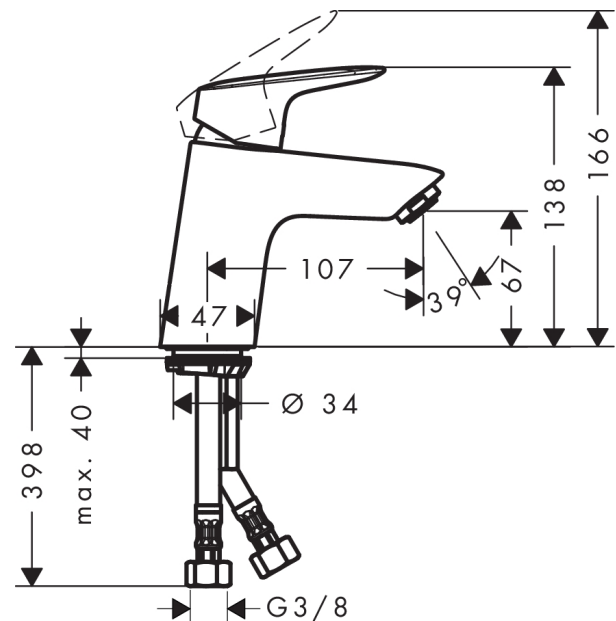

Logis

Single lever basin mixer 70 without waste set

Surfaces: **chrome** Article Number: **71071000**

Description

product features

- ComfortZone 70
- projection 107 mm
- normal spray
- flow rate: 5 l/min
- without waste set
- suitable for continuous flow water heaters

Technology

Design awards

reddot award 2014
winner

Certificates

Product image

Scale drawing

Flowchart