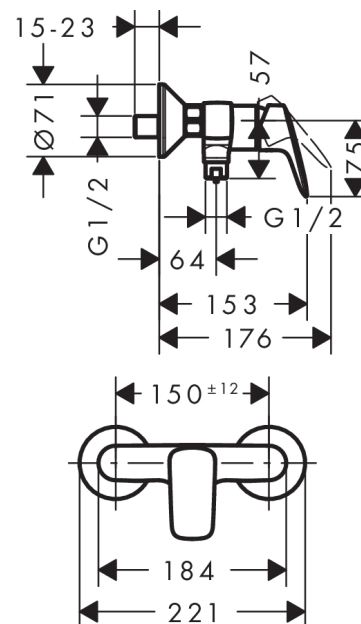

MyCube

MyCube Single Lever Shower Mixer

Surfaces: **chrome** Article Number: **71261000**

Description

product features

- connection type: s-shaped connections
- flow rate: 22 l/min
- suitable for continuous flow water heaters

Product image

Scale drawing

Flowchart