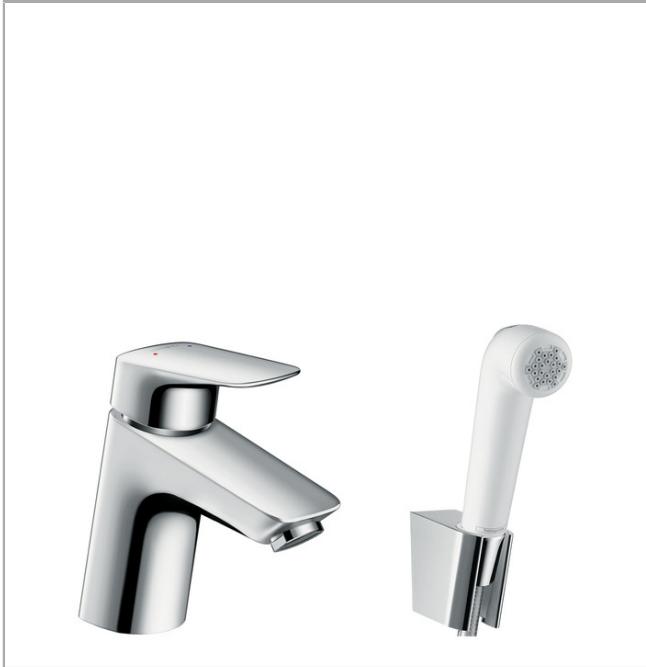

Logis

Bidette 1jet hand shower/ Logis single lever basin mixer set 1.60 m

Surfaces: **chrome** Article Number: **71290000**

Description

product features

- ComfortZone 70
- flow rate: 5 l/min
- without waste set
- suitable for continuous flow water heaters

Technology

Product image

Scale drawing

Flowchart