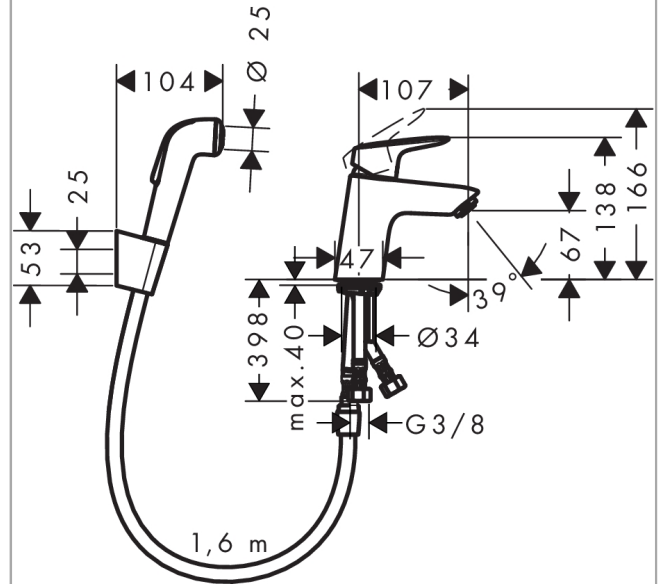

Logis

Bidette 1jet hand shower/ Logis single lever basin mixer set 1.60 m

Surfaces: **chrome** Article Number: **71290000**

Description

product features

- ComfortZone 70
- flow rate: 5 l/min
- without waste set
- suitable for continuous flow water heaters

Technology

Product image

Scale drawing

Flowchart