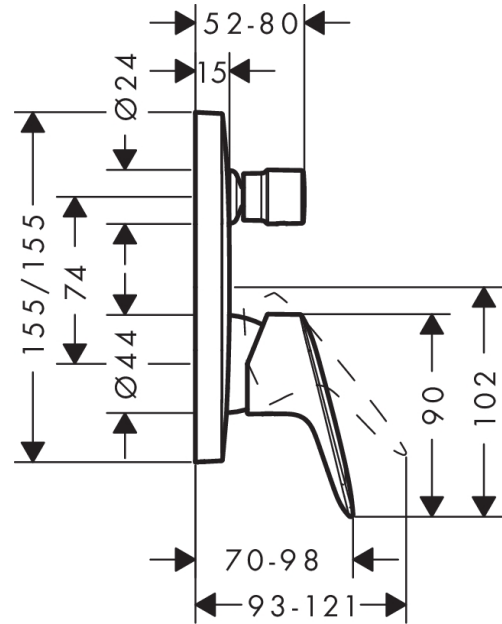

### Single lever bath mixer for concealed installation

Surfaces: **chrome** Article Number: **71405000**

#### Description

##### Mandatory Accessoires

- Basic set iBox universal (#01800XXX)
- iBox universal Basic with pre-mounted angle connection G1/2 (#01810XXX)

#### Scale drawing