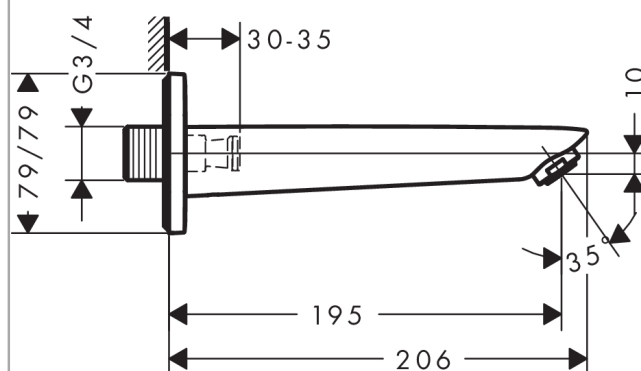

Logis

Bath spout

Surfaces: **chrome** Article Number: **71410000**

Description

product features

- with escutcheon
- projection 195 mm
- wall-mounted
- spray type: normal spray

Technology

Product image

Scale drawing

Flowchart