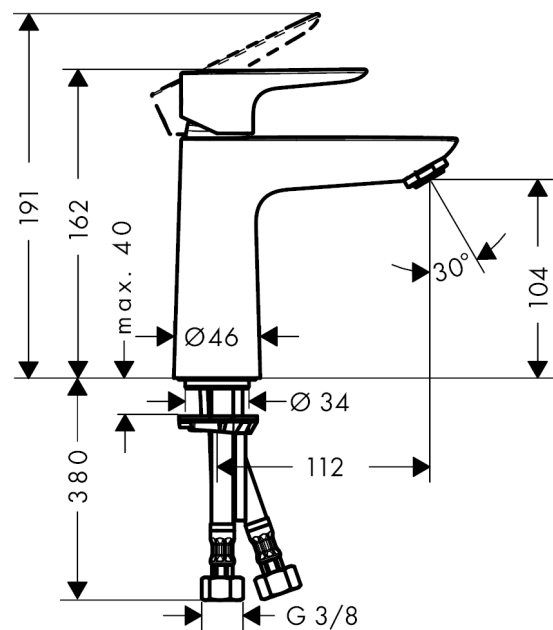

Talis E

Single lever basin mixer 110 without waste set

Surfaces: **chrome** Article Number: **71712000**

Description

product features

- ComfortZone 110
- projection 112 mm
- flow rate: 5 l/min
- without waste set
- suitable for continuous flow water heaters

Technology

Design awards

Product image

Scale drawing

Flowchart