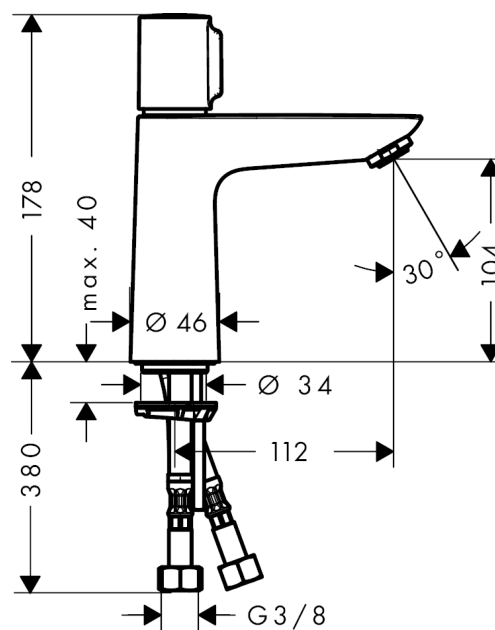

Talis Select E

Basin mixer 110 without waste set

Surfaces: **chrome** Article Number: **71751000**

Description

product features

- ComfortZone 110
- projection 112 mm
- normal spray
- flow rate: 5 l/min
- without waste set
- suitable for continuous flow water heaters

Technology

Product image

Scale drawing

Flowchart