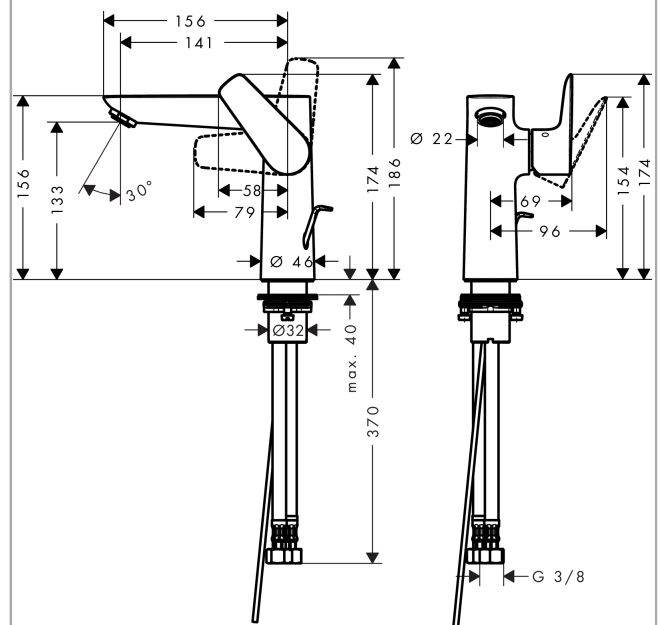

## Talis E

Single lever basin mixer 150 with pop-up waste set

Surfaces: **chrome** Article Number: **71754000**

#### product features

- ComfortZone 150
- projection 141 mm
- normal spray
- flow rate: 5 l/min
- pop-up waste set
- suitable for continuous flow water heaters

### Scale drawing