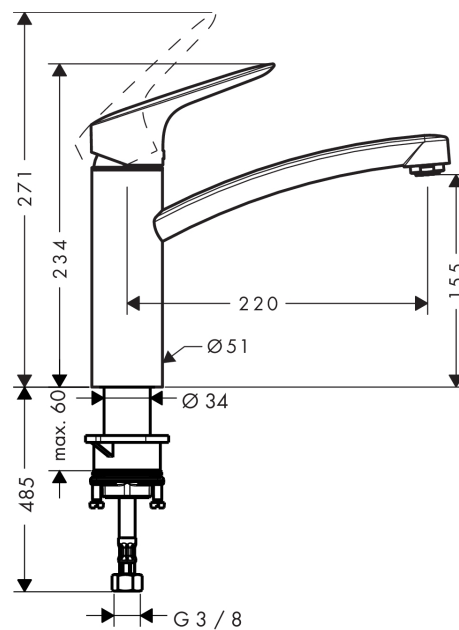

##### product features

- ComfortZone 160
- swivel range 360°
- normal spray
- suitable for continuous flow water heaters

#### Scale drawing