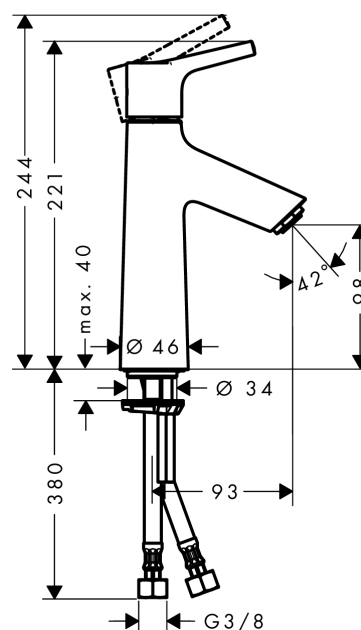

Talis S
Single lever basin Mixer 100 without waste set
 Surfaces: **chrome** Article Number: **72021000**

Description

product features

- ComfortZone 100
- projection 93 mm
- normal spray
- flow rate: 5 l/min
- without waste set
- suitable for continuous flow water heaters

Technology

Design awards

reddot award 2015
 winner

Product image

Scale drawing

Flowchart