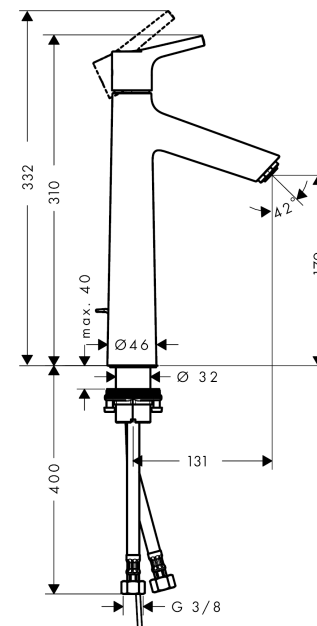

Talis S

Single lever basin mixer 190 with pop-up waste set

Surfaces: **chrome** Article Number: **72031000**

Description

product features

- ComfortZone 190
- projection 131 mm
- normal spray
- flow rate: 5 l/min
- pop-up waste set
- suitable for continuous flow water heaters

Technology

Design awards

reddot award 2015
winner

Product image

Scale drawing

Flowchart