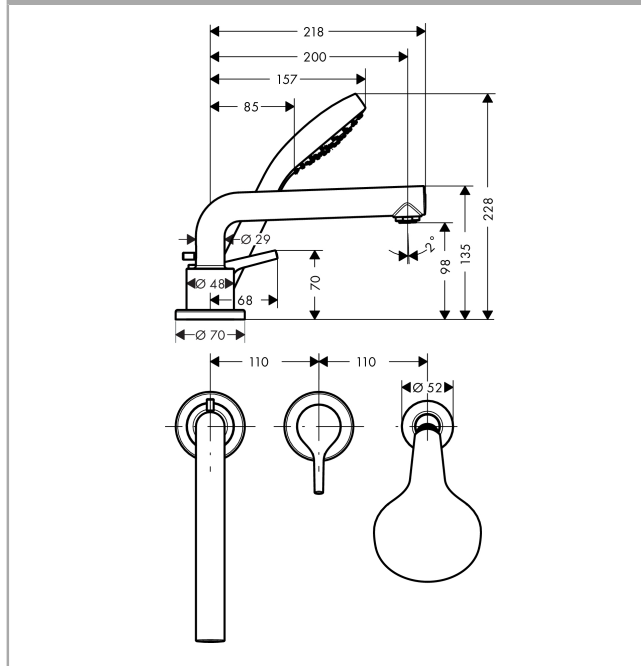

##### product features

- projection 200 mm
- spray type: normal and spray jet
- flow rate: 22 l/min
- integrated shower support

##### Mandatory Accessoires

- Basic set for 3-hole rim mounted single lever bath mixer (#13439XXX)

#### Scale drawing