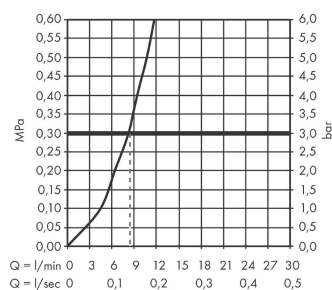

Talis M54

Single lever kitchen mixer 270, pull-out spout, 1jet

Surfaces: **Matt Black** Article Number: **72808670**

Description

product features

- ComfortZone 270
- swivel range adjustable in 4 steps 60°, 110°, 150° or 360°
- laminar spray
- quick connect hose
- connection dimension: DN15
- maximum flow rate at 3 bar: 8 l/min
- ceramic cartridge
- connection type: G 3/8 connections
- temperature limitation adjustable
- integrated non-return valve
- suitable for continuous flow water heaters

Technology

Product image

Scale drawing

Flowchart