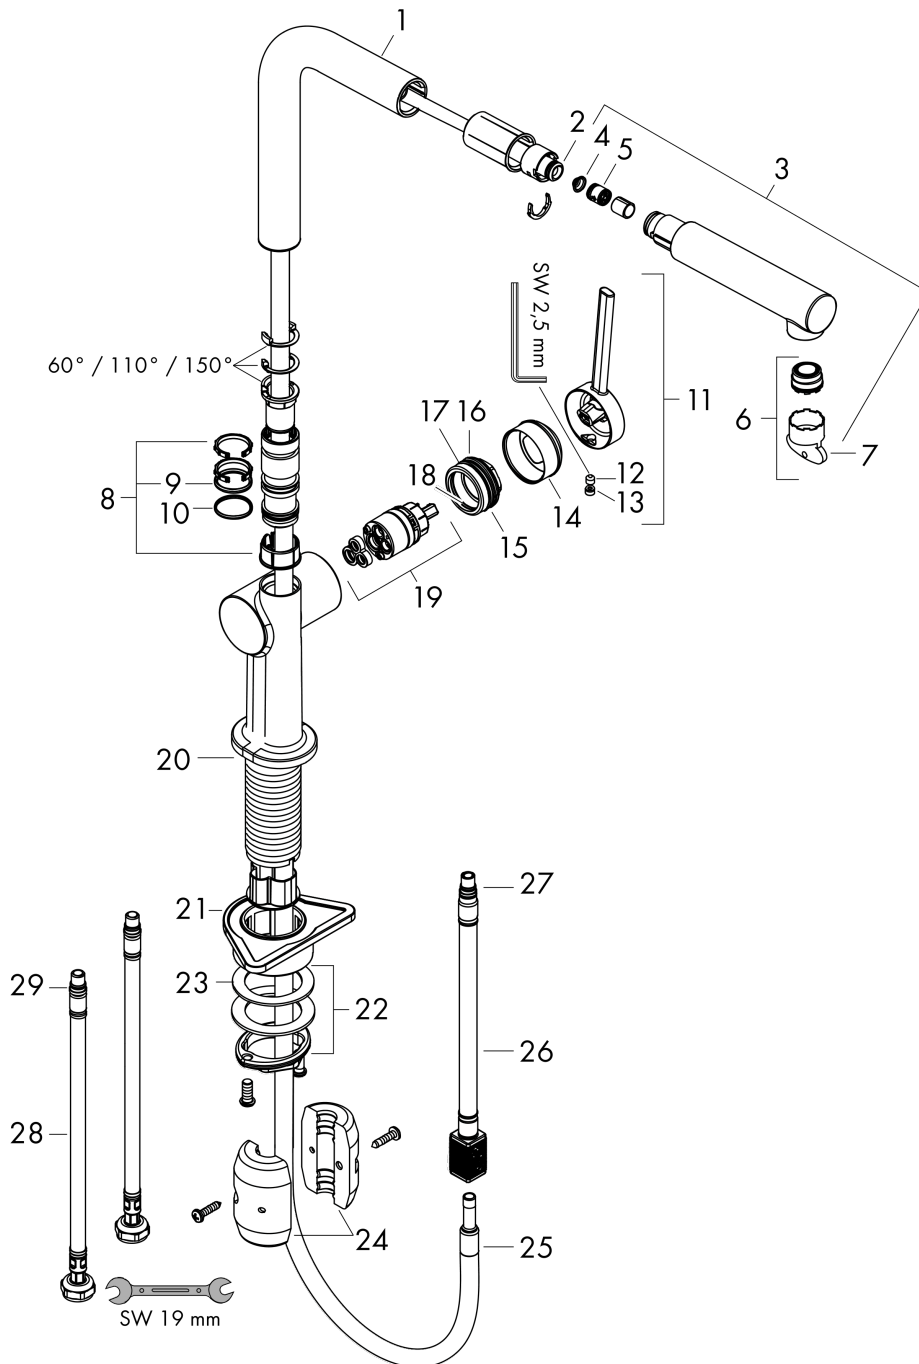

### Scale drawing

### Flowchart

Talis M54

Single lever kitchen mixer 270, pull-out spout, 1jet

Surfaces: **Matt Black** Article Number: **72808670**

Exploded Drawing

Year of production: >04/20

## Talis M54

Single lever kitchen mixer 270, pull-out spout, 1jet

Surfaces: **Matt Black** Article Number: **72808670**

### Spare part list

Year of production: >04/20

Pos.	Description	Article Number	Price	PU
1	spout cpl.	93749670	-	1
2	O-ring 8x2	98112000	-	1
3	handspray	93751670	-	1
4	filter	98516000	-	1
5	non return valve DW 10	96456000	-	1
6	spray former	93748000	-	1
7	service tool	93750000	-	1
8	set of lever collars	98365000	-	1
9	O-ring 19x2	98426000	-	1
10	O-ring 20x1,5	98197000	-	1
11	handle	93736670	-	1
12	hollow set screw M5x5	98446000	-	1
13	screw cover	93735610	-	1
14	flange	93737670	-	1
15	nut	93738000	-	1
16	O-ring 25x1,5	98146000	-	1
17	O-ring 30x1,5	98433000	-	1
18	O-ring 29x2	98391000	-	1
19	cartridge, assy	93740000	-	1
20	O-ring 36x3	98052000	-	1
21	support	97523000	-	1
22	fixing set (Ø 34)	95049000	-	1
23	lever collar	97548000	-	1
24	weight	92500000	-	1
25	hose 1,50 m	93816000	-	1
26	hose	93744000	-	1
27	O-ring 7x1,5	98422000	-	1
28	connection hose 900 mm M8x0,75 G3/8	93746000	-	1
29	O-ring 6,6x1,6	93019000	-	1
a	set of adapters	93395000	-	1