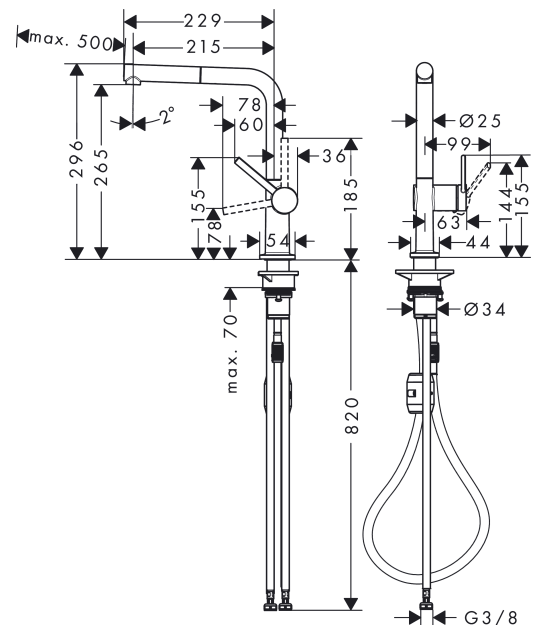

#### product features

- ComfortZone 270
- swivel range adjustable in 4 steps 60°, 110°, 150° or 360°
- laminar spray
- quick connect hose
- connection dimension: DN15
- maximum flow rate at 3 bar: 8 l/min
- ceramic cartridge
- connection type: G 3/8 connections
- temperature limitation adjustable
- integrated non-return valve
- suitable for continuous flow water heaters

### Flowchart

Talis M54

Single lever kitchen mixer 270, pull-out spout, 1jet

Surfaces: **Matt Black** Article Number: **72808670**

Exploded Drawing

Year of production: >04/20

## Talis M54

Single lever kitchen mixer 270, pull-out spout, 1jet

Surfaces: **Matt Black** Article Number: **72808670**

### Spare part list

Year of production: >04/20

Pos.	Description	Article Number	Price	PU
1	spout cpl.	93749670	-	1
2	O-ring 8x2	98112000	-	1
3	handspray	93751670	-	1
4	filter	98516000	-	1
5	non return valve DW 10	96456000	-	1
6	spray former	93748000	-	1
7	service tool	93750000	-	1
8	set of lever collars	98365000	-	1
9	O-ring 19x2	98426000	-	1
10	O-ring 20x1,5	98197000	-	1
11	handle	93736670	-	1
12	hollow set screw M5x5	98446000	-	1
13	screw cover	93735610	-	1
14	flange	93737670	-	1
15	nut	93738000	-	1
16	O-ring 25x1,5	98146000	-	1
17	O-ring 30x1,5	98433000	-	1
18	O-ring 29x2	98391000	-	1
19	cartridge, assy	93740000	-	1
20	O-ring 36x3	98052000	-	1
21	support	97523000	-	1
22	fixing set (Ø 34)	95049000	-	1
23	lever collar	97548000	-	1
24	weight	92500000	-	1
25	hose 1,50 m	93816000	-	1
26	hose	93744000	-	1
27	O-ring 7x1,5	98422000	-	1
28	connection hose 900 mm M8x0,75 G3/8	93746000	-	1
29	O-ring 6,6x1,6	93019000	-	1
a	set of adapters	93395000	-	1