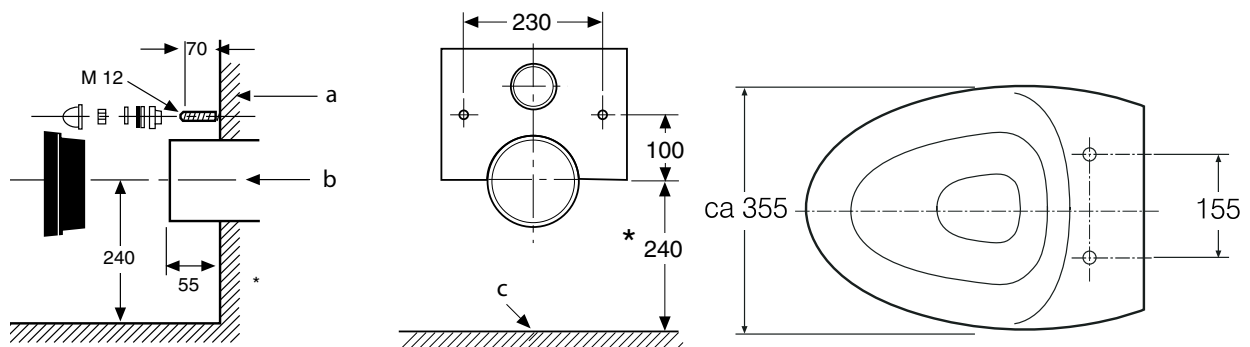

a. Finished wall **b.** WC-connection **c.** Finished floor

*Sitting height: 400-450 mm above the floor