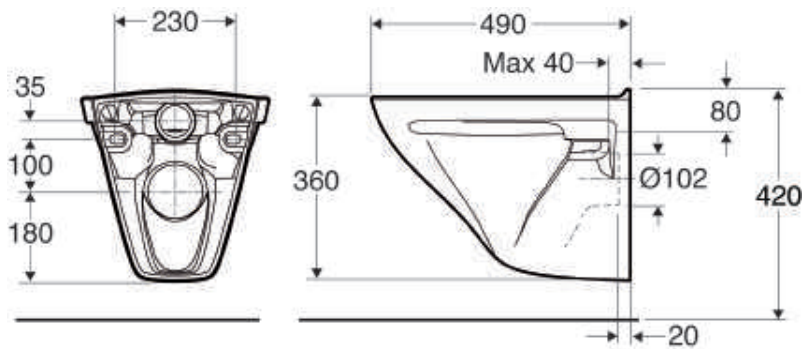

Ifö Sign wall-mounted WC unit 6875

Wall-mounted WC unit installed together with a built in cistern. Use Ifö Sign Installation system with 4/2 l flushing and Fresh WC, which gives a nice scent and facilitates cleaning thanks to a dosing solution in the flush button.

The delivery includes:

Accessory set Ifö no. 98388:
(Mounting, rubber sleeve, connection pipe).

Connection pipe incl water diverter Ifö no Z99666

Mounting template

Maintenance instructions

Product	Ifö no.	[RSK_Number]
White	687500009	

6875, for concealed cistern

Adjustable between 3.5 and 8 litres. The flush volume is determined by the cistern.

Dimensional tolerance +/- 2%.

Accessories:

Wall fixture Ifö no. 99629

Damping strip Ifö no. 96040