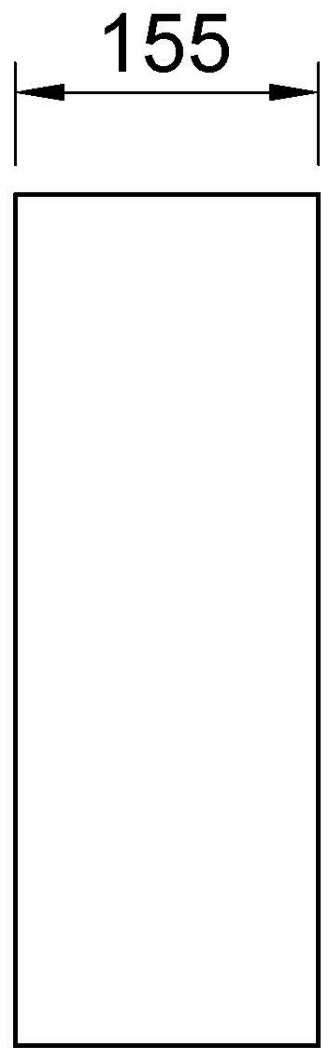

Wall-mounted waste garbage can without lid, 23 l capacity, made of painted steel. Black finish

Description

- Wall-mounted stainless steel litter garbage can.
- Strength and durability.
- Suitable for indoor spaces in all types of public buildings such as offices, workplaces, schools, etc.
- Anti-scuffing treatment in all contact areas to ensure safety in use.
- Equipped with interior hooks to hold bags.

Technical characteristics

Material: AISI 304 stainless steel

Finishing: Black

Plate thickness: 0.7 mm

Capacity: 23 liters

Dimensions: 435 H x 355 W x 155 D (mm)

Suggested text for prescription

NOFER litter garbage can, made of AISI 304 stainless steel, black finish, for wall hanging. Capacity: 23 liters. Dimensions: 435 height x 355 width x 155 depth (mm).

Installation

Two wall anchorage points. Screws included.

Dimensional drawing

Ctra. Laureà Miró, 385-387
08980 | Sant Feliu de Llobregat,
Barcelona - Spain
T. +34 934 742 423
F. +34 934 743 548
nofer@nofer.com
www.nofer.com