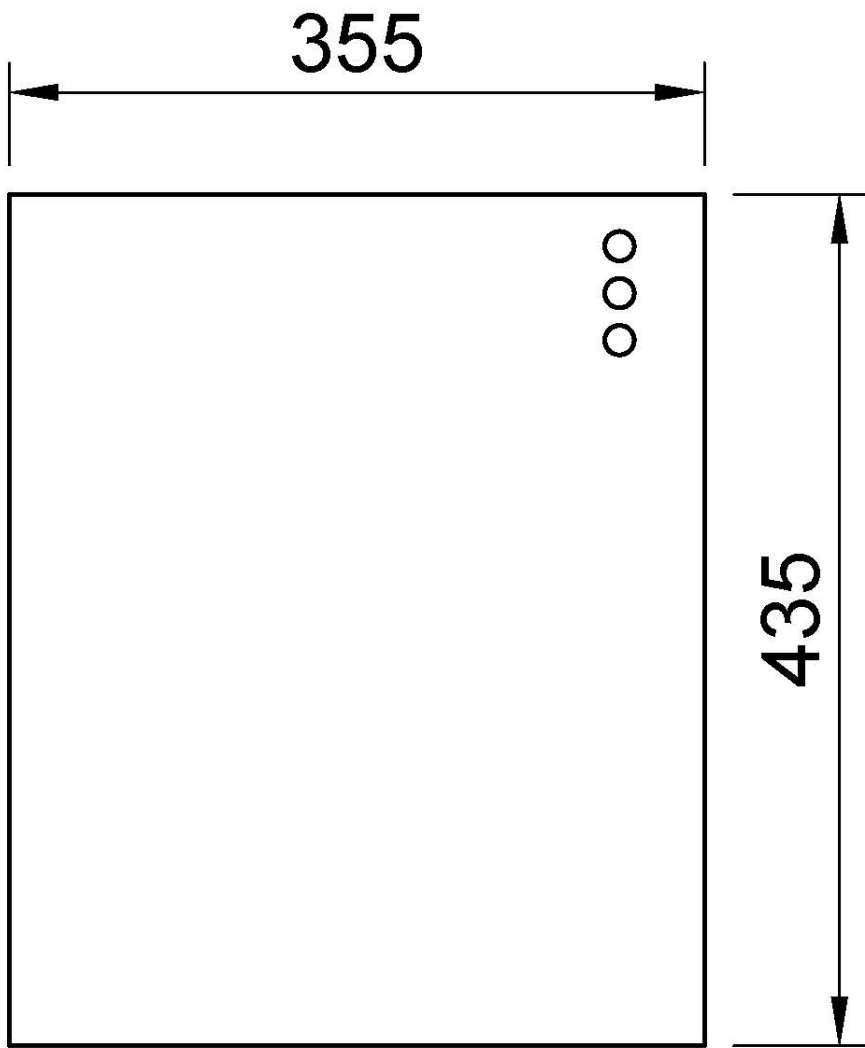

Wall-mounted waste garbage can without lid, 23 l capacity, made of painted steel. Black finish

Description

- Wall-mounted stainless steel litter garbage can.
- Strength and durability.
- Suitable for indoor spaces in all types of public buildings such as offices, workplaces, schools, etc.
- Anti-scuffing treatment in all contact areas to ensure safety in use.
- Equipped with interior hooks to hold bags.

Technical characteristics

Material: AISI 304 stainless steel

Finishing: Black

Plate thickness: 0.7 mm

Capacity: 23 liters

Dimensions: 435 H x 355 W x 155 D (mm)

Suggested text for prescription

NOFER litter garbage can, made of AISI 304 stainless steel, black finish, for wall hanging. Capacity: 23 liters. Dimensions: 435 height x 355 width x 155 depth (mm).

Installation

Two wall anchorage points. Screws included.

Dimensional drawing

Ctra. Laureà Miró, 385-387
08980 | Sant Feliu de Llobregat,
Barcelona - Spain
T. +34 934 742 423
F. +34 934 743 548
nofer@nofer.com
www.nofer.com